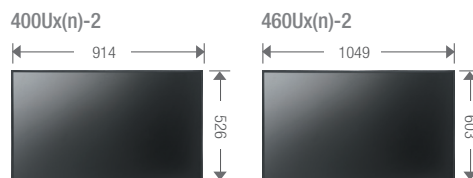

Dimensions unit:mm

* Design and Specifications are subject to change without notice.